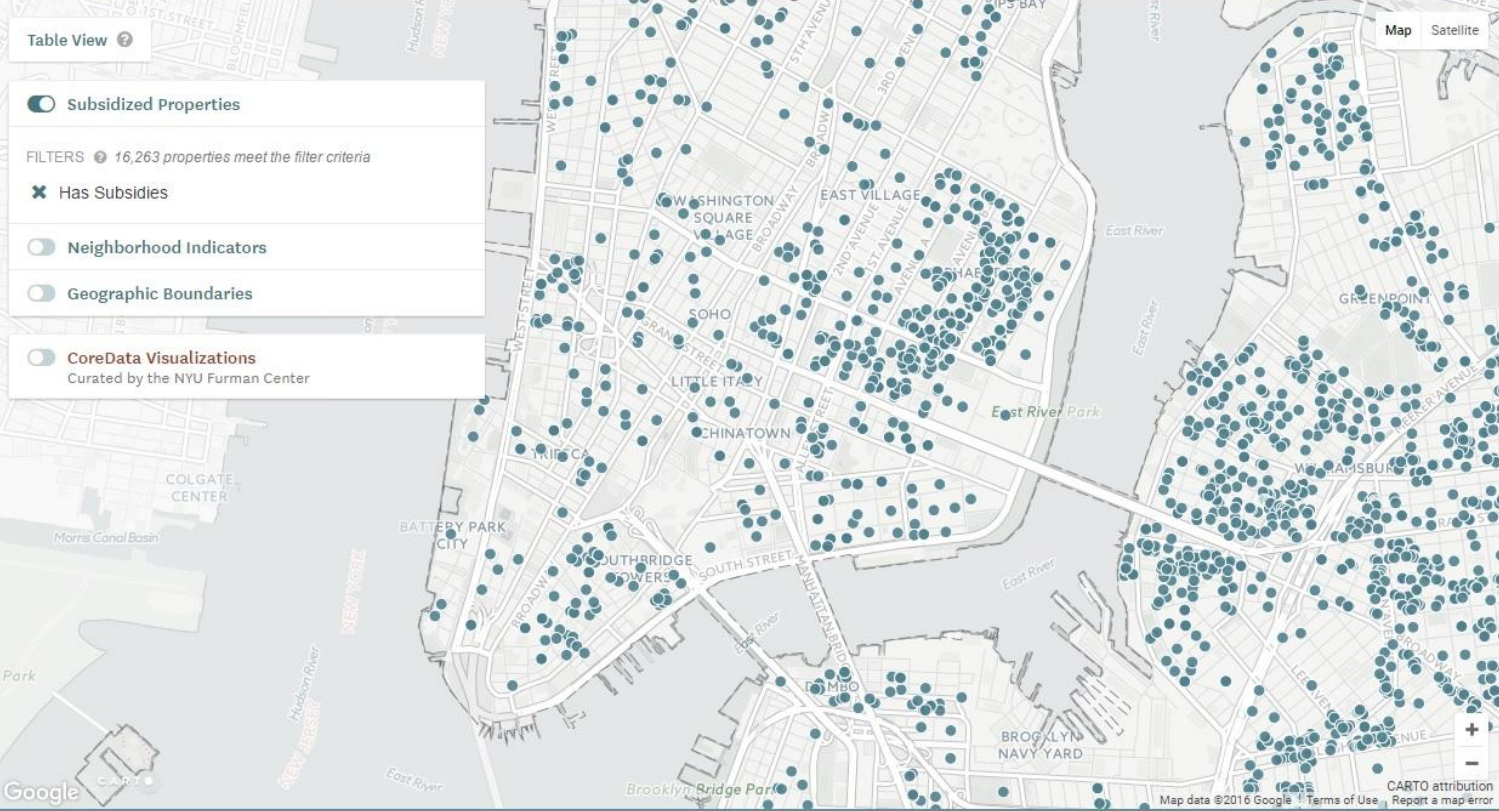

## What's in CoreData?

- **Subsidized Housing Database**

*The city's most comprehensive resource for property-level subsidized housing information.*

- **Neighborhood Indicators**

*Includes everything published in the NYU Furman Center's State of New York City's Housing and Neighborhoods report, including additional indicators and historical data.*

- **New Analysis**

*CoreData.nyc links to the latest research from the NYU Furman Center.*

# CoreData.nyc

New York City's housing and neighborhoods data hub, presented by the NYU Furman Center.

[Share](#) [Feedback](#)

SEARCH

- SUBSIDIZED HOUSING DATABASE **1**
- DEMOGRAPHICS
- HOUSING MARKET AND CONDITIONS
- LAND USE AND DEVELOPMENT
- NEIGHBORHOOD SERVICES AND CONDITIONS
- RENTERS

Table View

Subsidized Properties

FILTERS 16,263 properties meet the filter criteria

Has Subsidies

Neighborhood Indicators

Geographic Boundaries

CoreData Visualizations  
Curated by the NYU Furman Center

Google