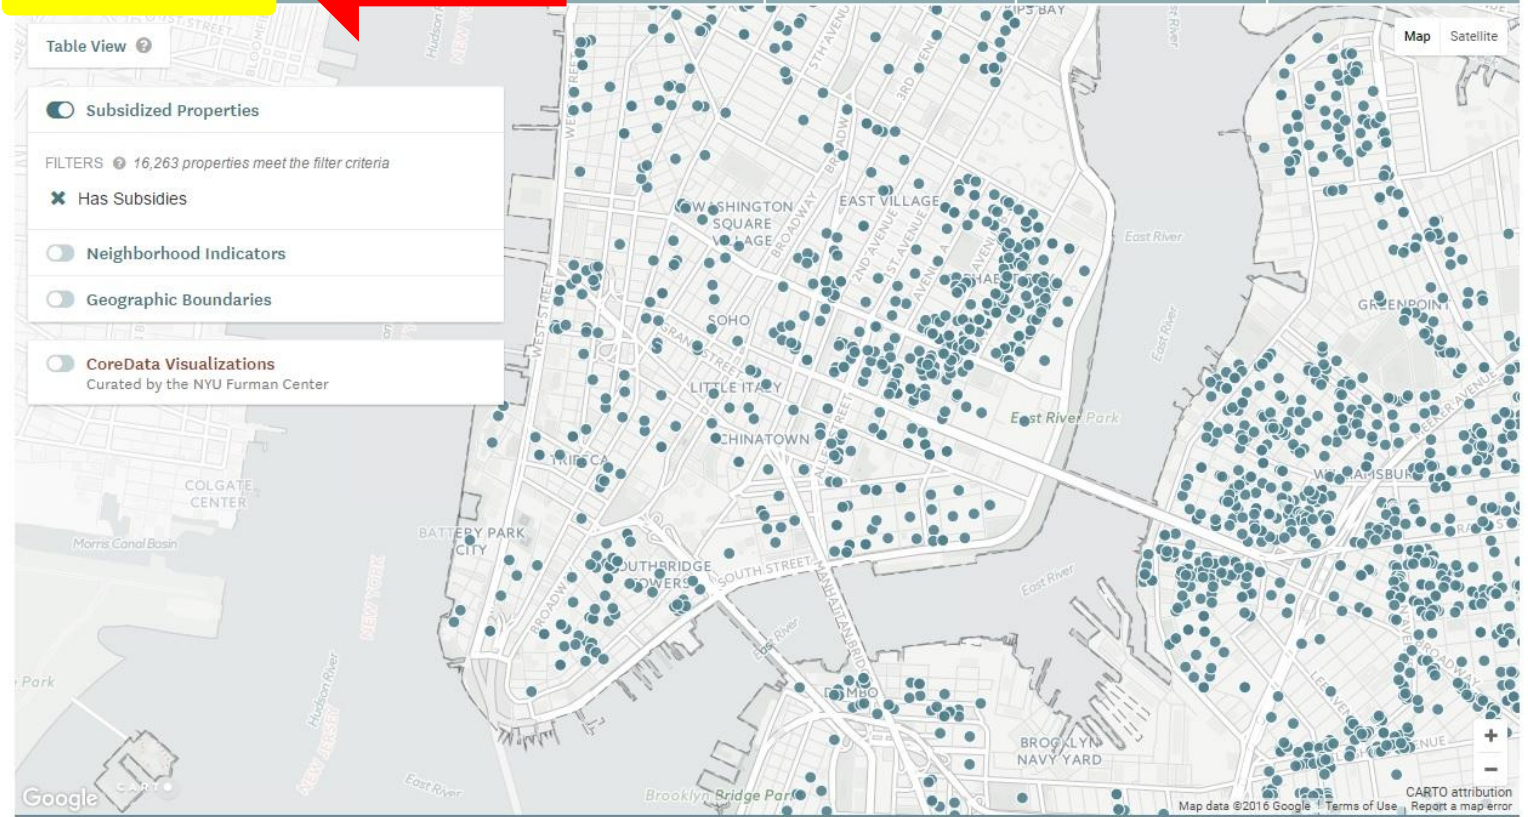

CoreData.nyc

New York City's housing and neighborhoods data hub, presented by the NYU Furman Center.

[Share](#) [Feedback](#)

SEARCH

SUBSIDIZED HOUSING DATABASE 1

- DEMOGRAPHICS
- HOUSING MARKET AND CONDITIONS
- LAND USE AND DEVELOPMENT
- NEIGHBORHOOD SERVICES AND CONDITIONS
- RENTERS

Table View

☒ Subsidized Properties

FILTERS 16,263 properties meet the filter criteria

☒ Has Subsidies

☐ Neighborhood Indicators

☐ Geographic Boundaries

☐ CoreData Visualizations
Curated by the NYU Furman Center

Google