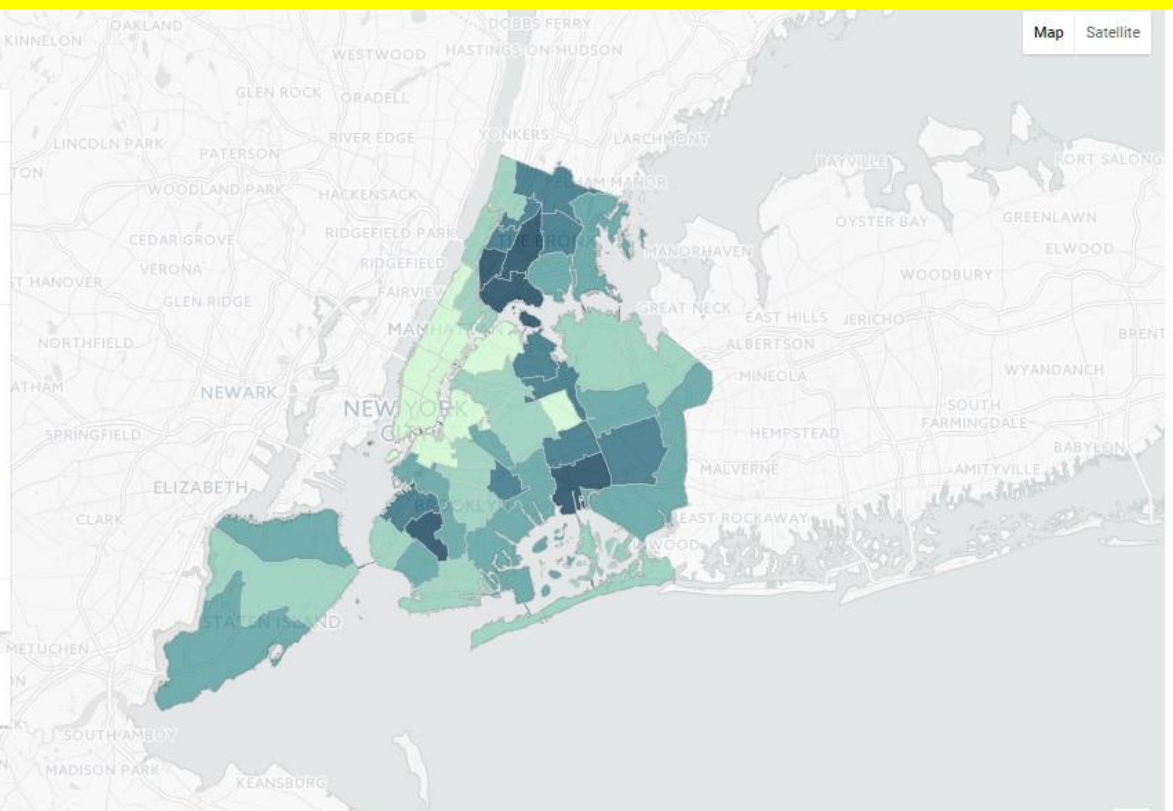

LAND USE AND DEVELOPMENT

NEIGHBORHOOD SERVICES  
AND CONDITIONS

RENTERS

Table View ?

Map Satellite

Subsidized Properties

Neighborhood Indicators

INDICATOR ?

Households with children under 18 years old ?

Year:

Region:

Geographic Boundaries

CoreData Visualizations  
Curated by the NYU Furman Center

## What are Neighborhood Indicators?

- Neighborhood-level data
  - Topic areas include:
    - Demographics
    - Housing markets and conditions
    - Land use and development
    - Neighborhood services and conditions
    - Renters
  - City, borough, Community District levels
  - Historical, as available