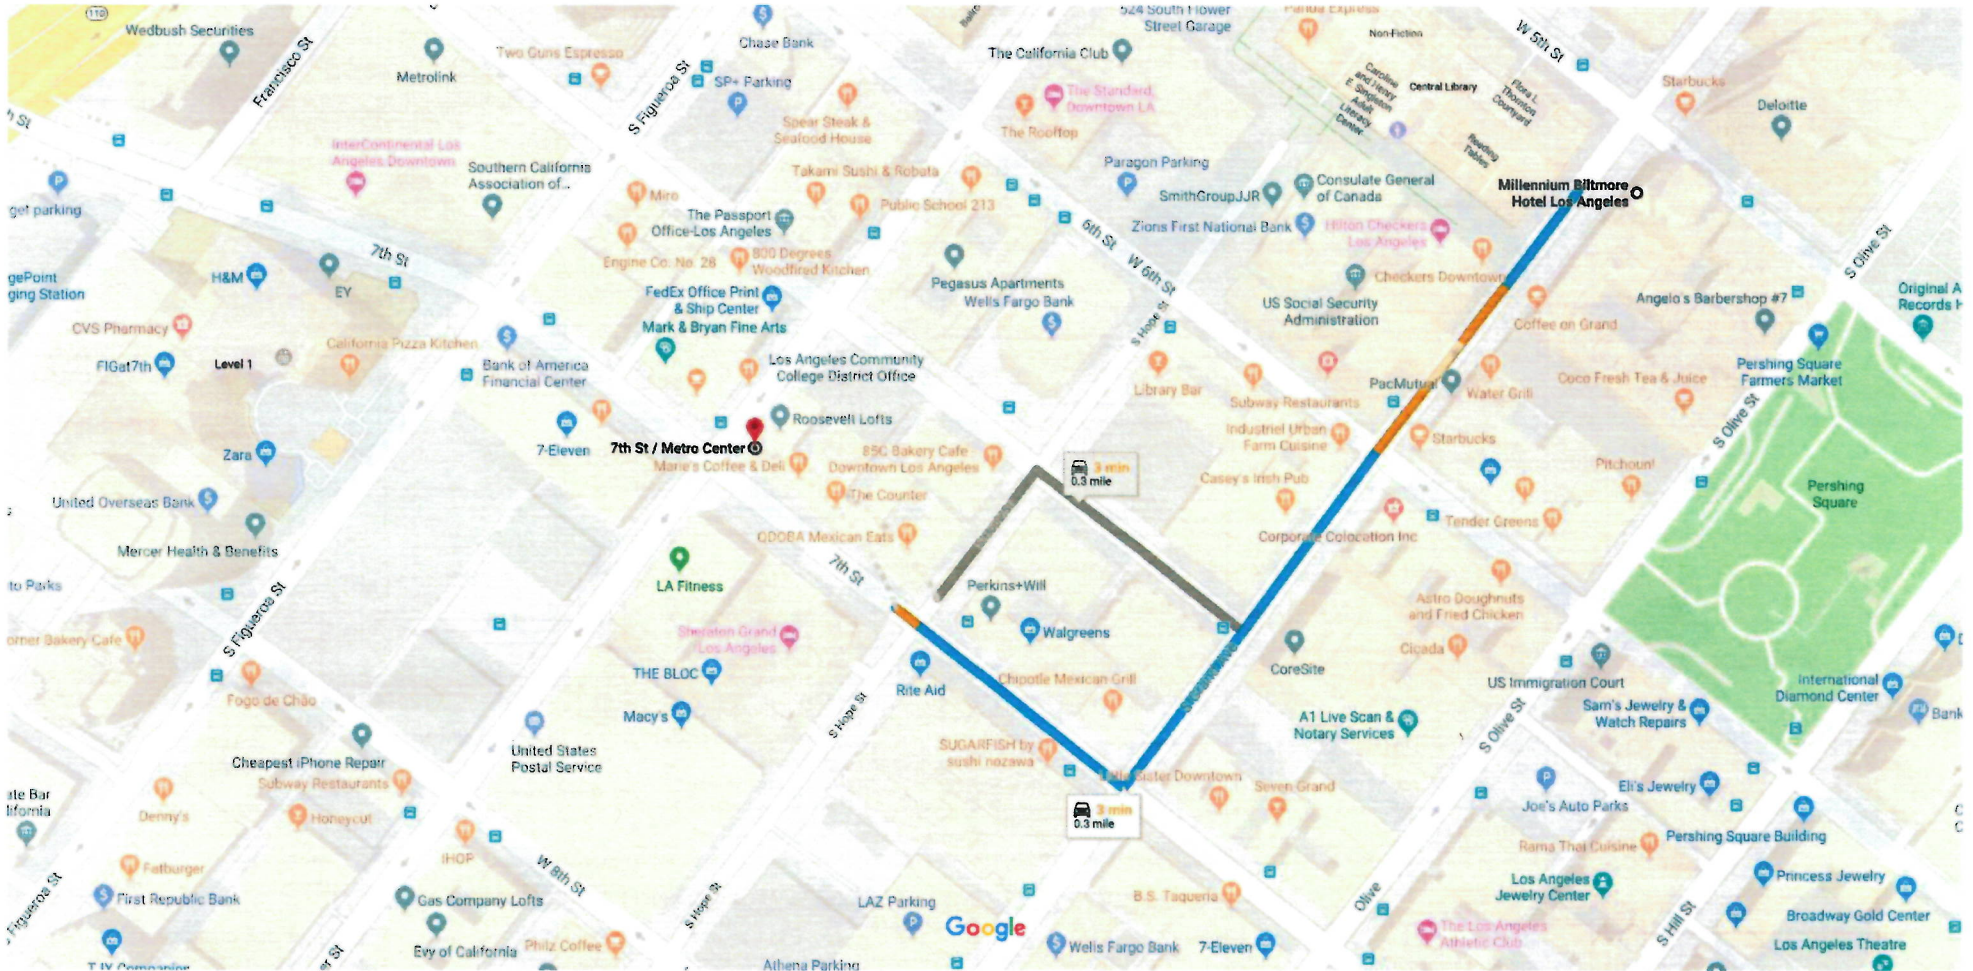

Map data ©2018 Google 100 ft

Millennium Biltmore Hotel Los Angeles

506 S Grand Ave, Los Angeles, CA 90071

- ↑ 1. Head southwest on S Grand Ave toward W 6th St
  ● Pass by Starbucks (on the left) 0.2 mi
- ↘ 2. Turn right onto 7th St 459 ft

7th St / Metro Center

Los Angeles, CA 90017