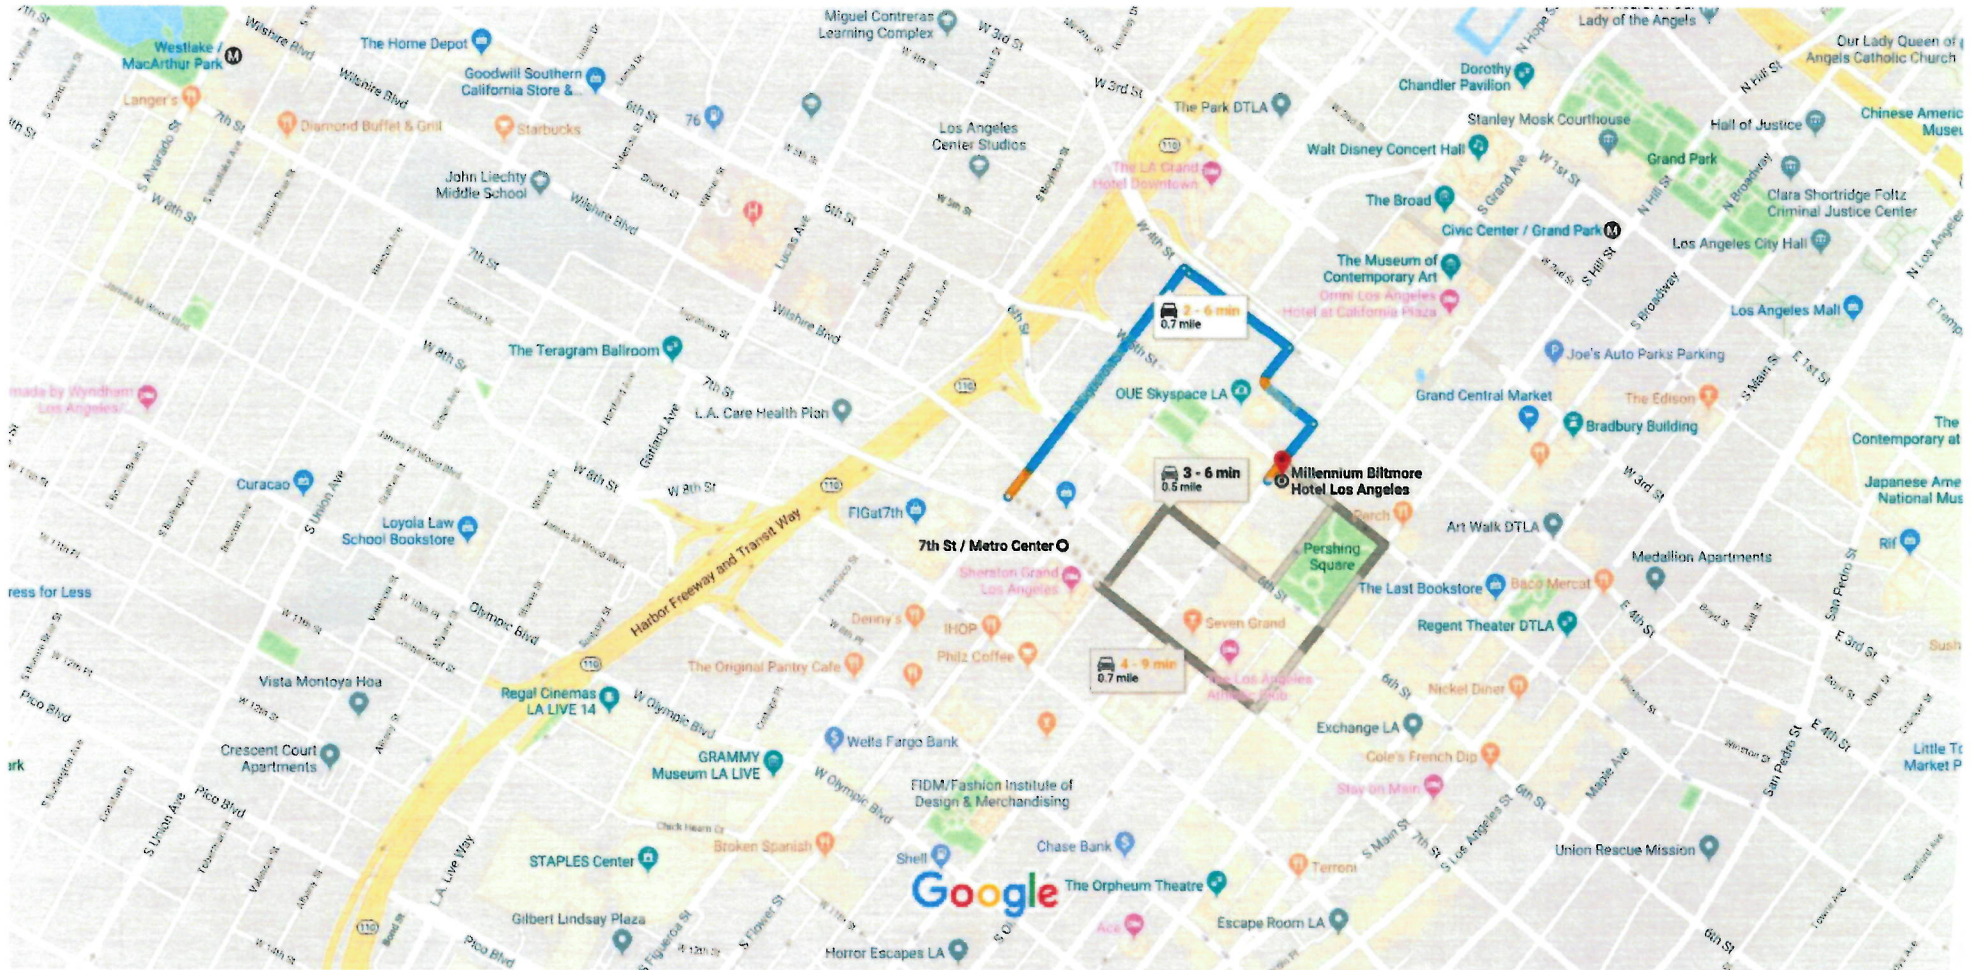

Jefferson / USC Station

LATTC / Ortho Institute Station

Pico Station

7th Street / Metro Center Station - Metro Blue & Expo Lines

8:17PM

7th Street / Metro Center Station - Metro Blue & Expo Lines

Walk **0.33 mi**

Start on sidewalk heading southeast

left on to South Grand Avenue

8:21PM

Total Walk 0.33 miles

---

7th St / Metro Center to Millennium Biltmore Hotel Los Angeles Drive 0.7 mile, 2 - 6 min

Map data ©2018 Google 500 ft

7th St / Metro Center

Los Angeles, CA 90017

- ↑ 1. Head northeast on S Figueroa St toward Wilshire Blvd  
 Parts of this road may be closed at certain times or days  
----- 0.3 mi
- ↘ 2. Use the right 2 lanes to turn right onto W 4th St  
----- 46 ft
- ↙ 3. Keep left to stay on W 4th St  
----- 0.1 mi
- ↘ 4. Turn right onto S Hope St  
----- 0.1 mi
- ↘ 5. Use the left lane to turn right onto S Grand Ave  
 Parts of this road may be closed at certain times or days  
 Destination will be on the left  
----- 459 ft

## Millennium Biltmore Hotel Los Angeles

506 S Grand Ave, Los Angeles, CA 90071

These directions are for planning purposes only. You may find that construction projects, traffic, weather, or other events may cause conditions to differ from the map results, and you should plan your route accordingly. You must obey all signs or notices regarding your route.