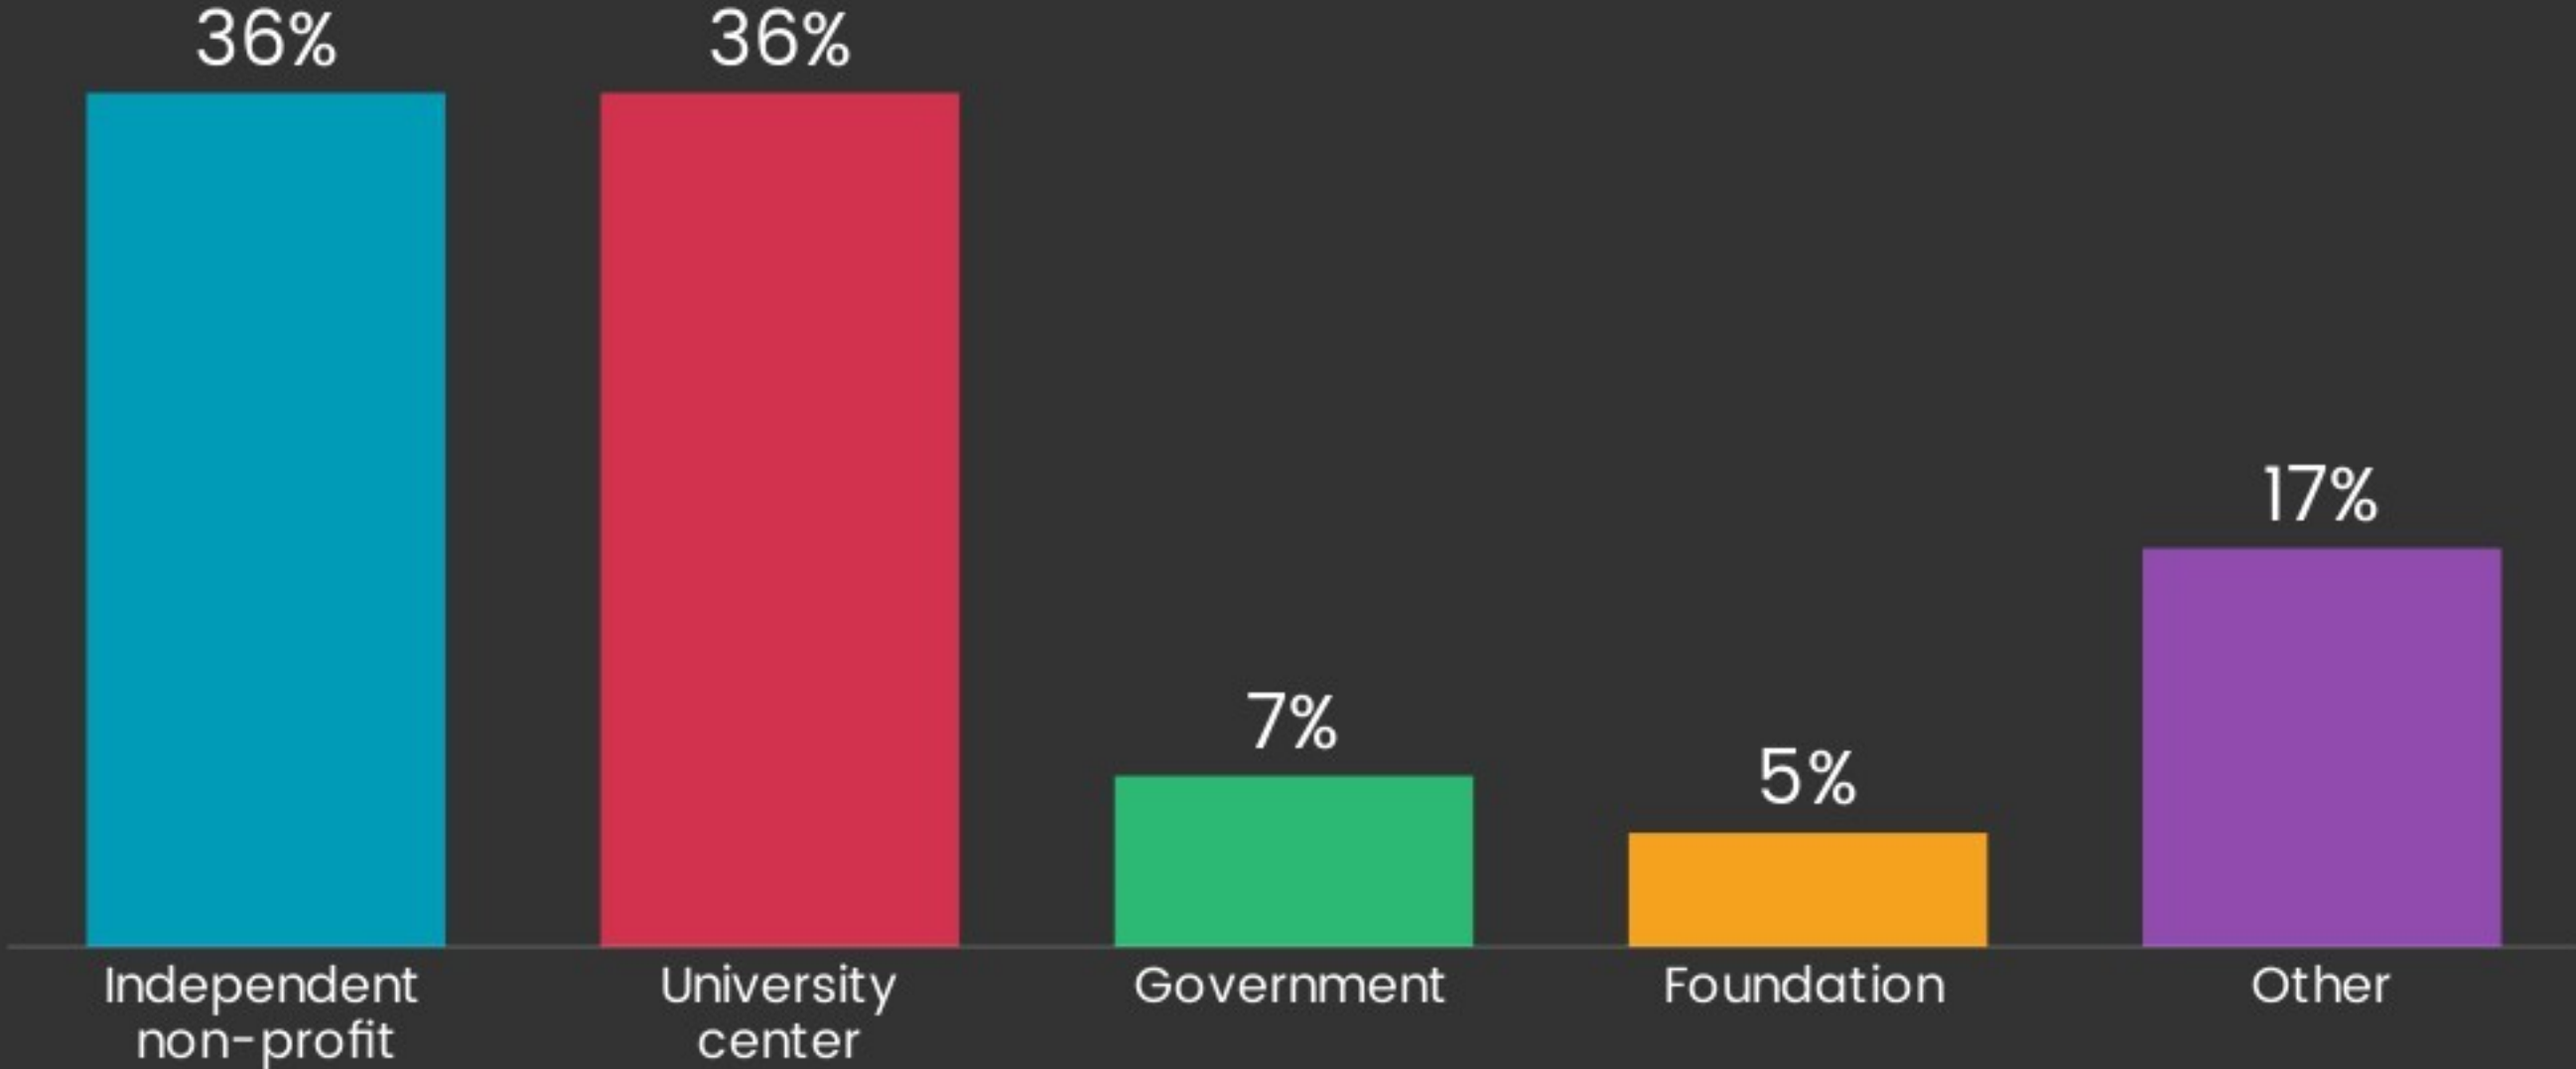

NNIP Baltimore, May 17-19, 2017

12 47 2 24

A set of four social media interaction icons: a heart icon, a thumbs up icon, a thumbs down icon, and a cat face icon. Each icon is positioned below a numerical value.

What is Old Bay?

Show the winner

What city are you from?

How many NNIP meetings have you attended?

For partners, how would you describe your organization?

What is your favorite dataset?

Realtime transit

Acs

Crime

Happiness Survey

Head start FACES

American Community Survey

Super Old Census Data

Now back to Kathy...