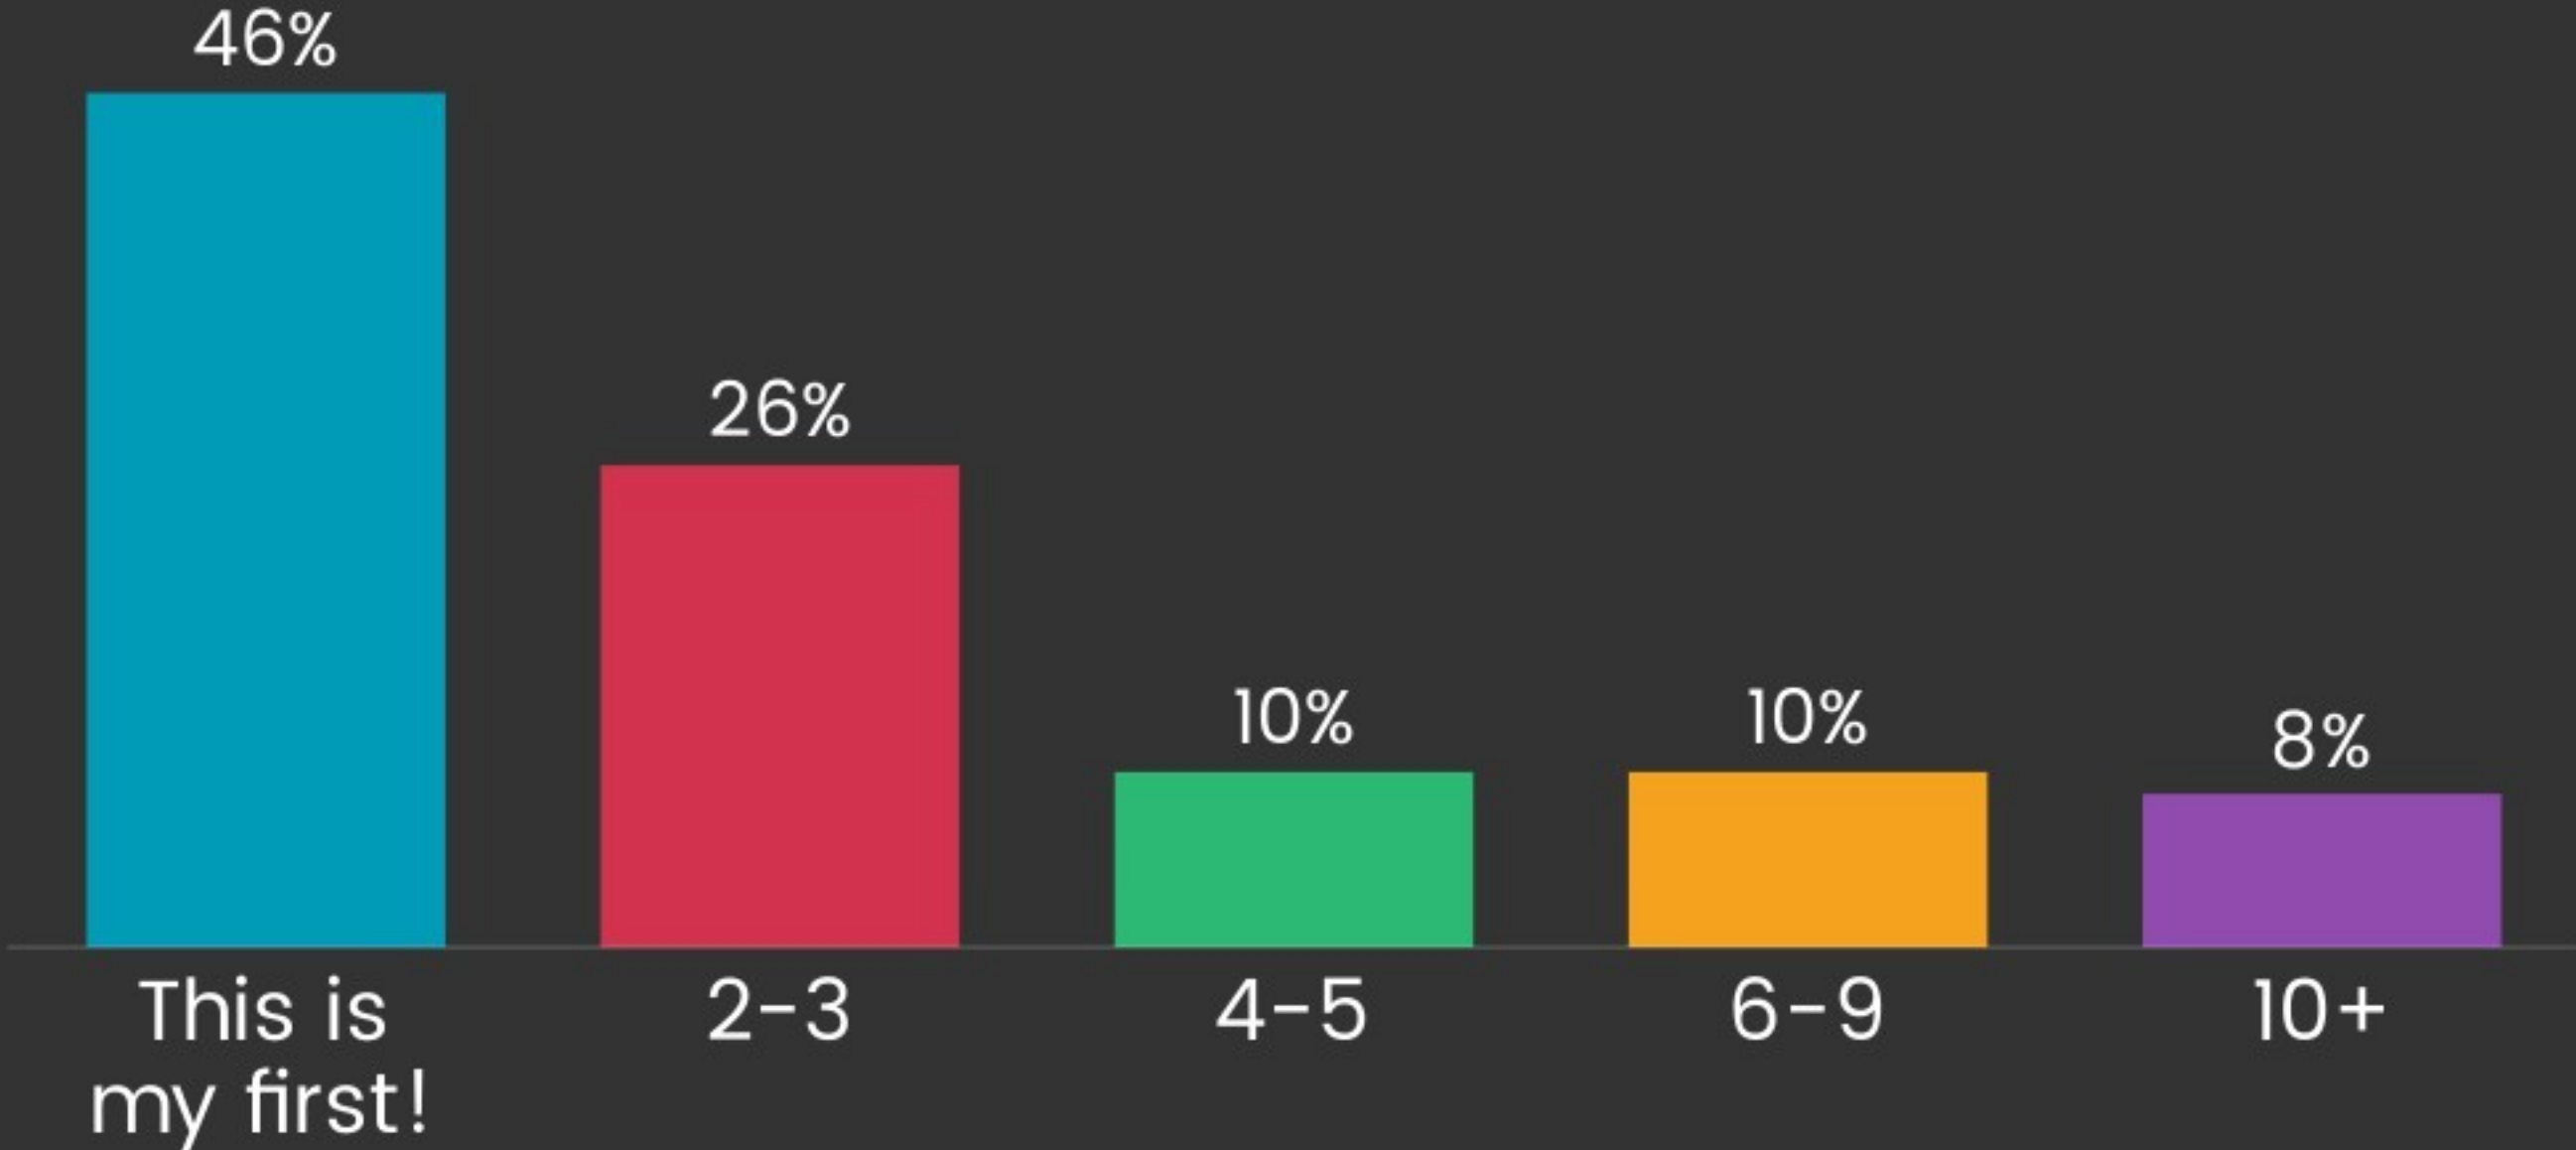

How many NNIP meetings have you attended?